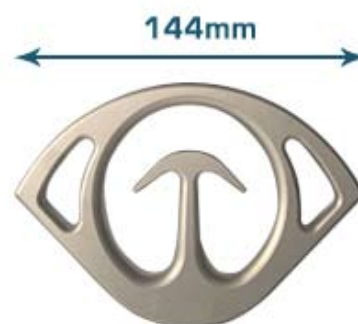

T-30 A NZD \$83.00

Weight - 42g
SWL - 625kg
Boat size up to 9m
1 connector loop supplied.

Stainless Steel (17/4)

T-30 NZD \$110.00

Weight - 86g
SWL-1800kg
Boat size up to 14m
1 connector loop supplied.

T-50 NZD \$130.00

Weight - 200g
SWL - 3100kg
Boat size up to 18m
1 connector loop supplied.

Titanium

TT-75 NZD \$570.00

Weight - 90g
SWL - 3500kg
Boat size up to 22m
1 connector loop supplied.

TT-100 NZD \$750.00

Weight 277g
SWL - 5500kg
Boat size up to 25m
1 connector loop supplied.

TT-125 NZD \$950.00

Weight 562g
SWL - 10,000kg
Boat size 25m+
1 connector loop supplied.

Free Shipping on orders over NZD \$1000.00